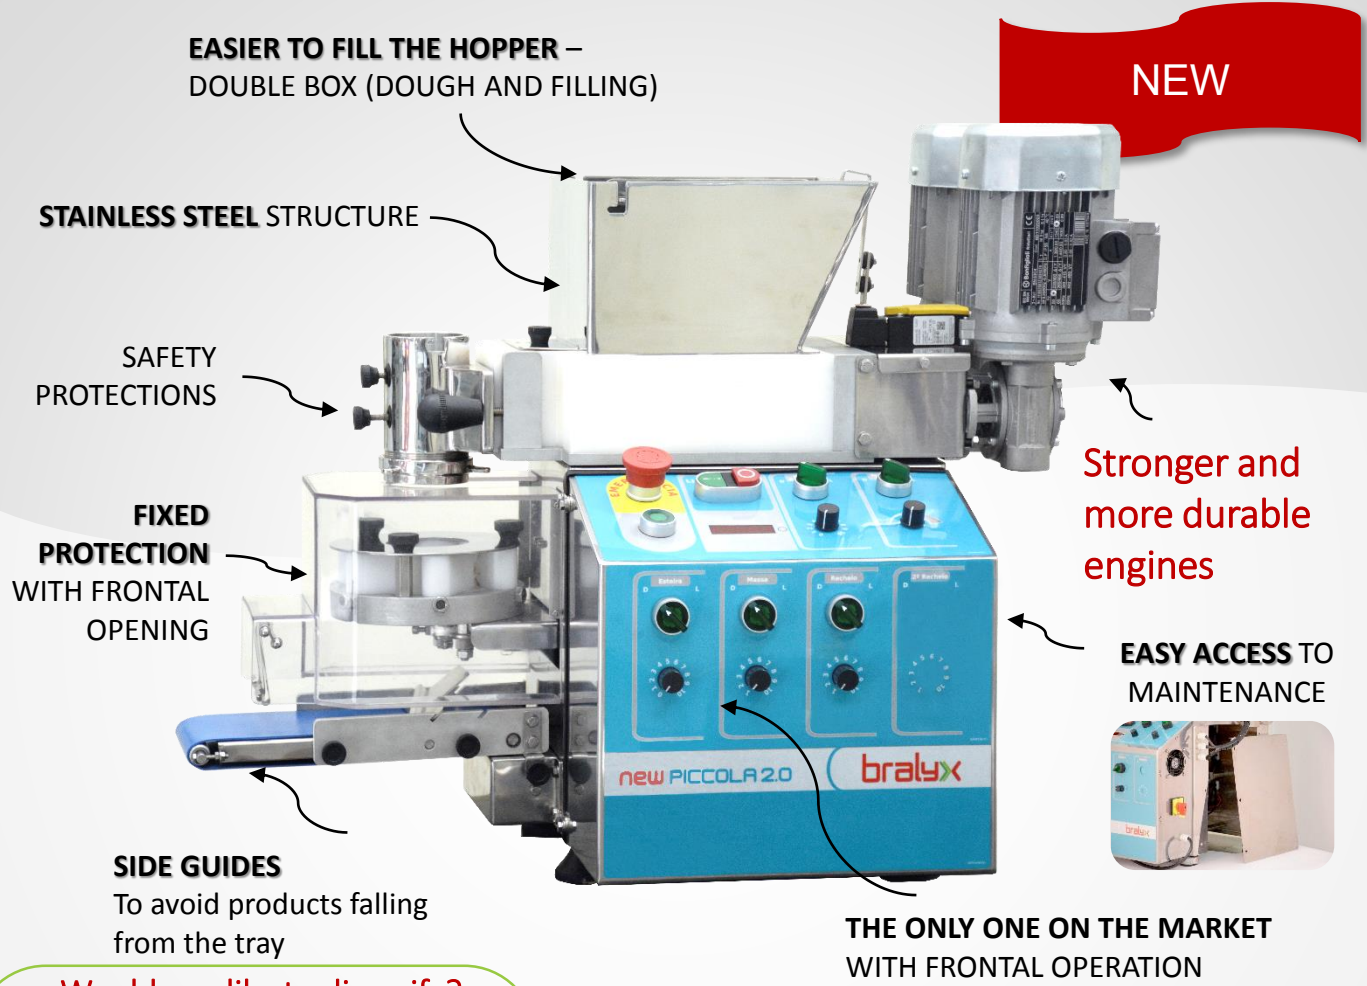

NEW PICCOLA 2.0

THE ONLY ONE ON THE MARKET WITH FRONTAL OPERATION

DIMENSIONS	450 (W) x 685 (L) x 620 (H) mm
POWER INPUT	220V MONOPHASE 0,709kW (0,96CV)
WEIGHT	65kg

Would you like to diversify?

Transform your machine and make products with **DOUBLE FILLING, TWO COLORS** and **STRIPED**.

FEATURES

CUSTOMIZABLE AND VERSATILE
It suits the customer's need for production.
OPTIONAL SYSTEM for duple filling products.

2.000

Up to 2.000 pcs/h 30g, 1 filling
Up to 300 pcs/h 180g, 1 filling.
Product Size: from 7g up to 180g

Adjust the Quantity of Dough, filling, and size of the product

(9) Nozzles for dough and **(3) for filling**

Forming mold (4) - pear drop, double sized cone, ball / croquette, and pillow shaped

Optionals (sold separately)
Churros' Nozzles, Pigs in Blankets and Rissolo Stamps.

Price and payment conditions

Machine Model MAXIFORM NEW PICCOLA 2.0 with 4 molds (Ball, Pillow, Kibbeh, and Drop):

FCA São Paulo's international Airport (GRU – Guarulhos)

Packed in a box of certified wood for sea or air transportation